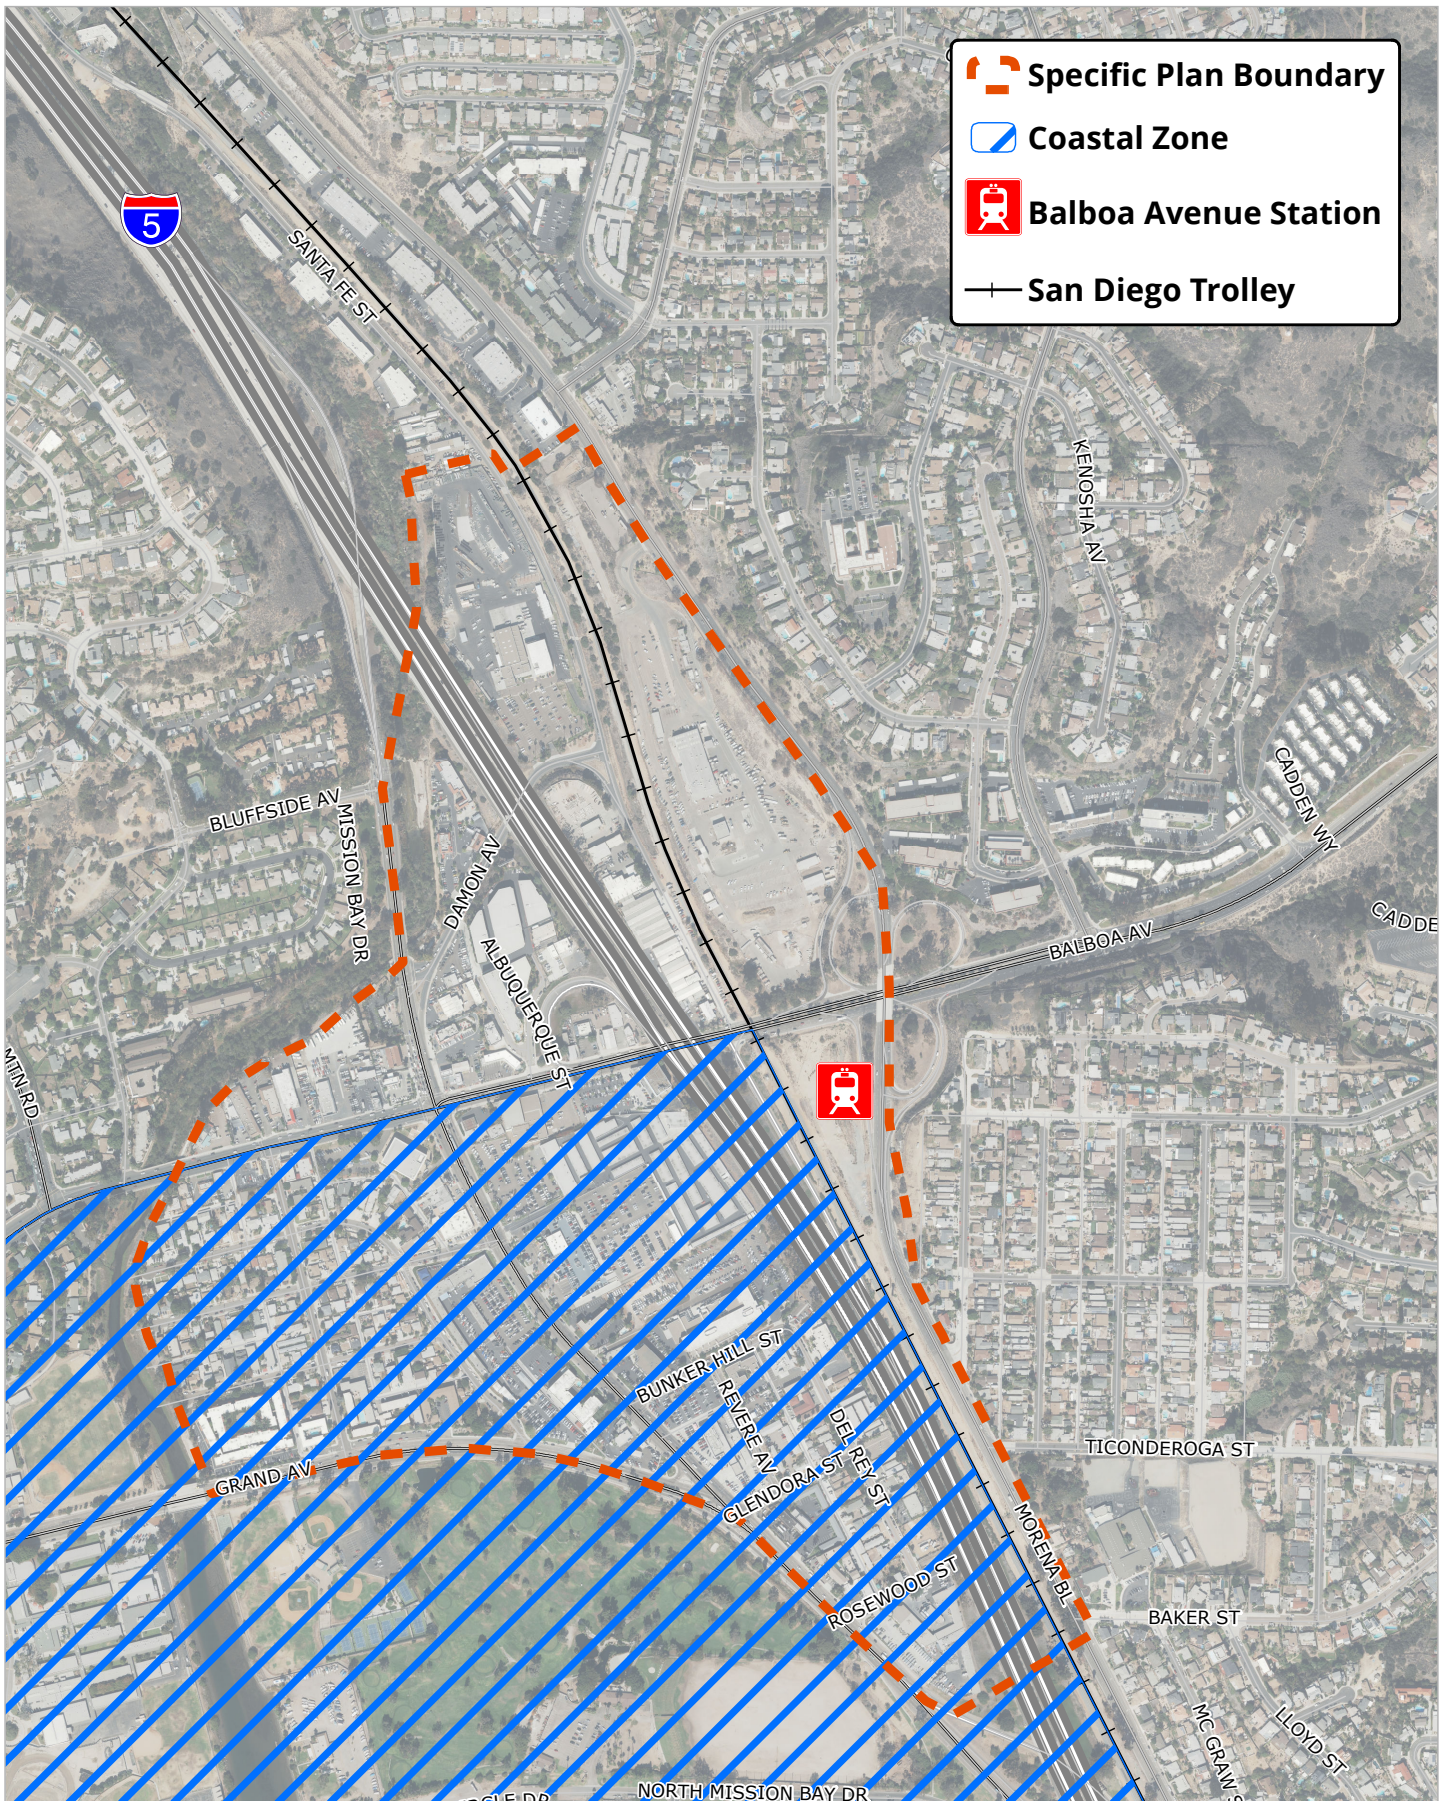

Balboa Avenue Station Area Specific Plan - Coastal Zone

- Specific Plan Boundary
- Coastal Zone
- Balboa Avenue Station
- San Diego Trolley

Date: 11/22/2017