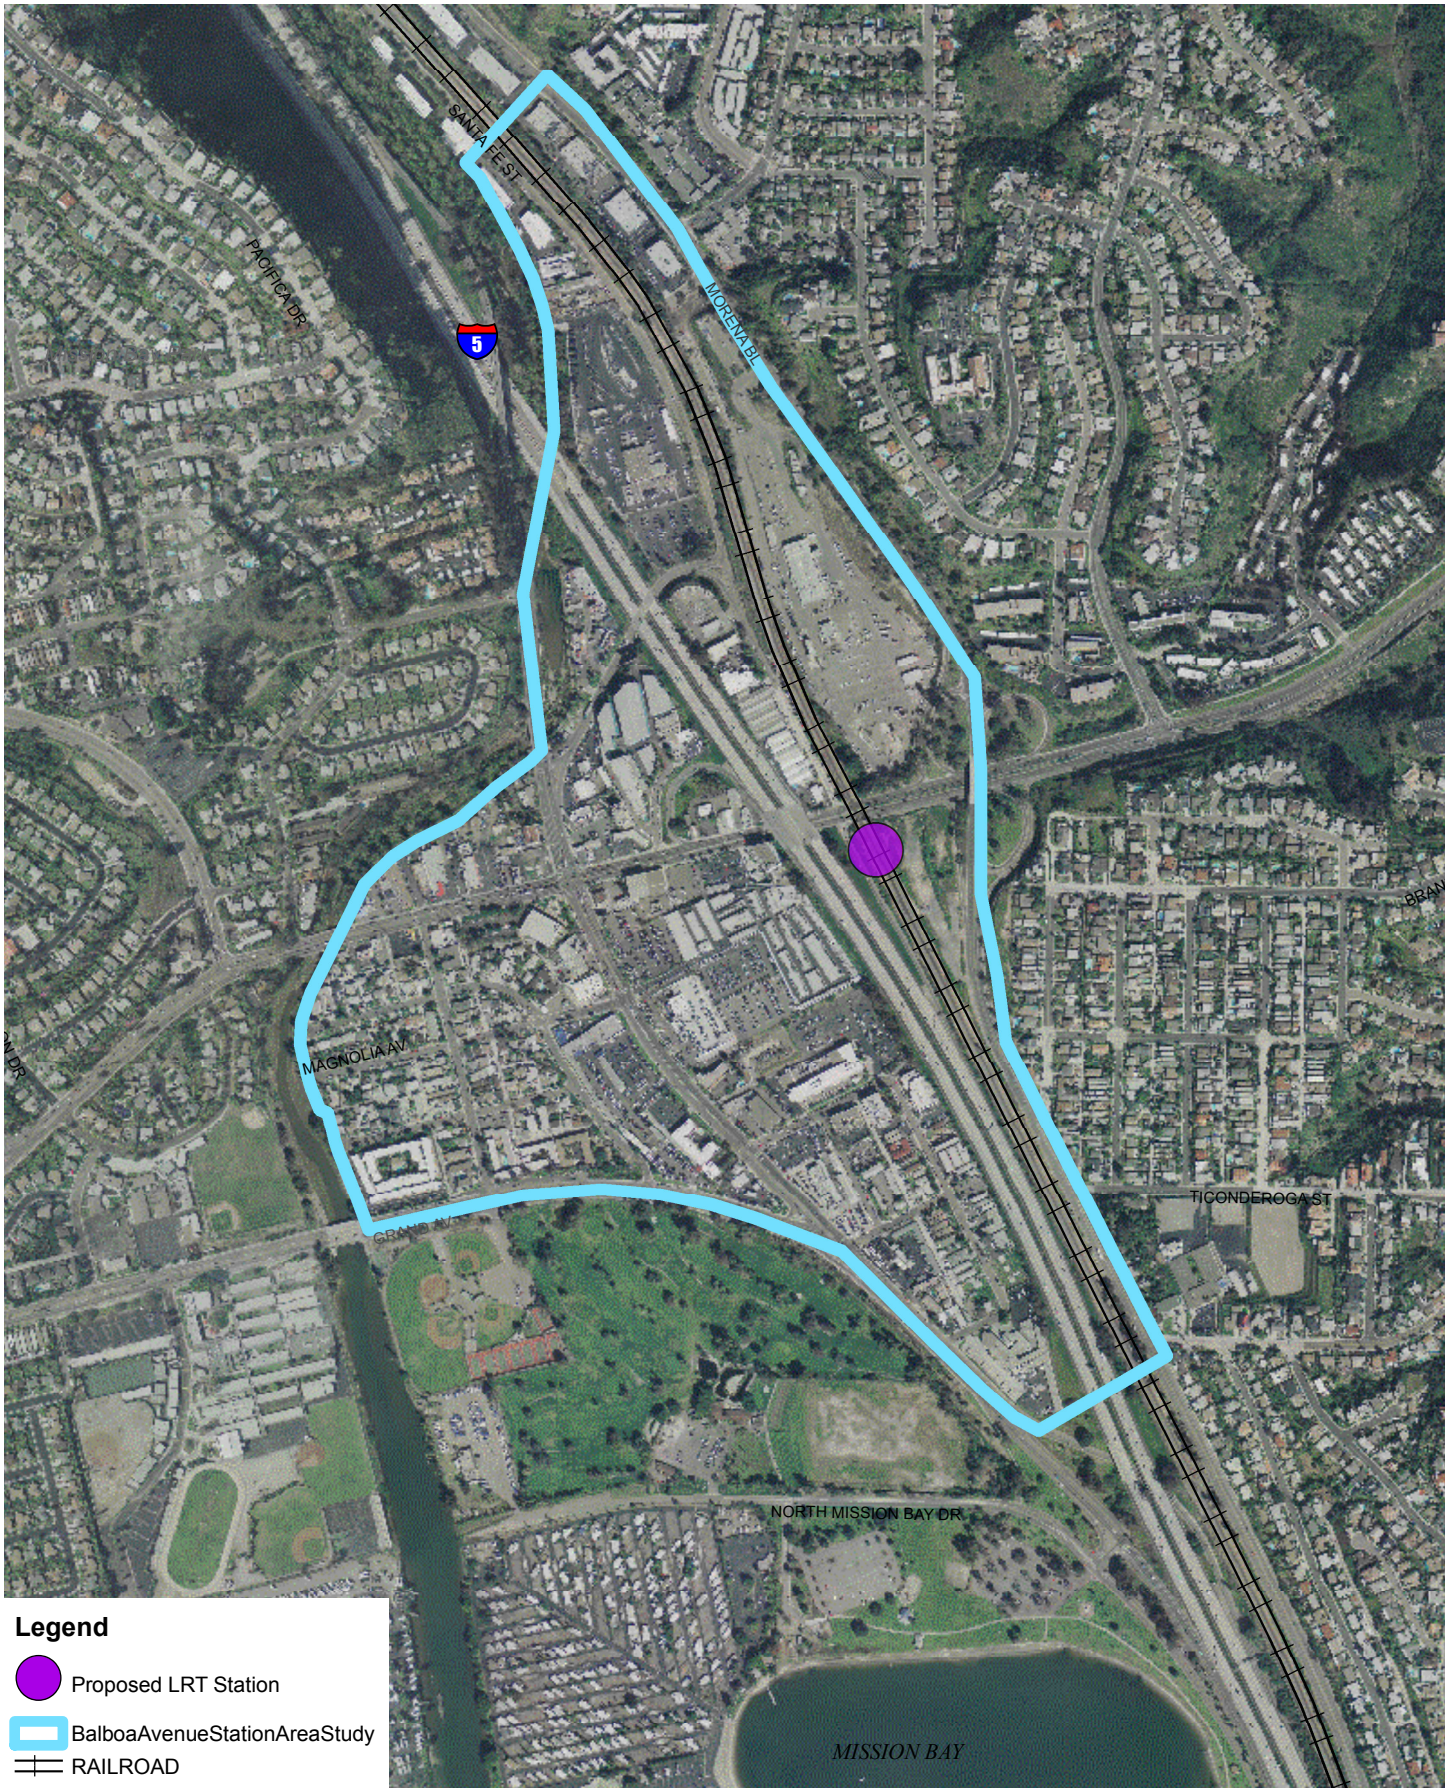

Balboa Avenue Station Area Study

Legend

- Proposed LRT Station
- Balboa Avenue Station Area Study
- RAILROAD

SanGIS

Aerial

October 2015